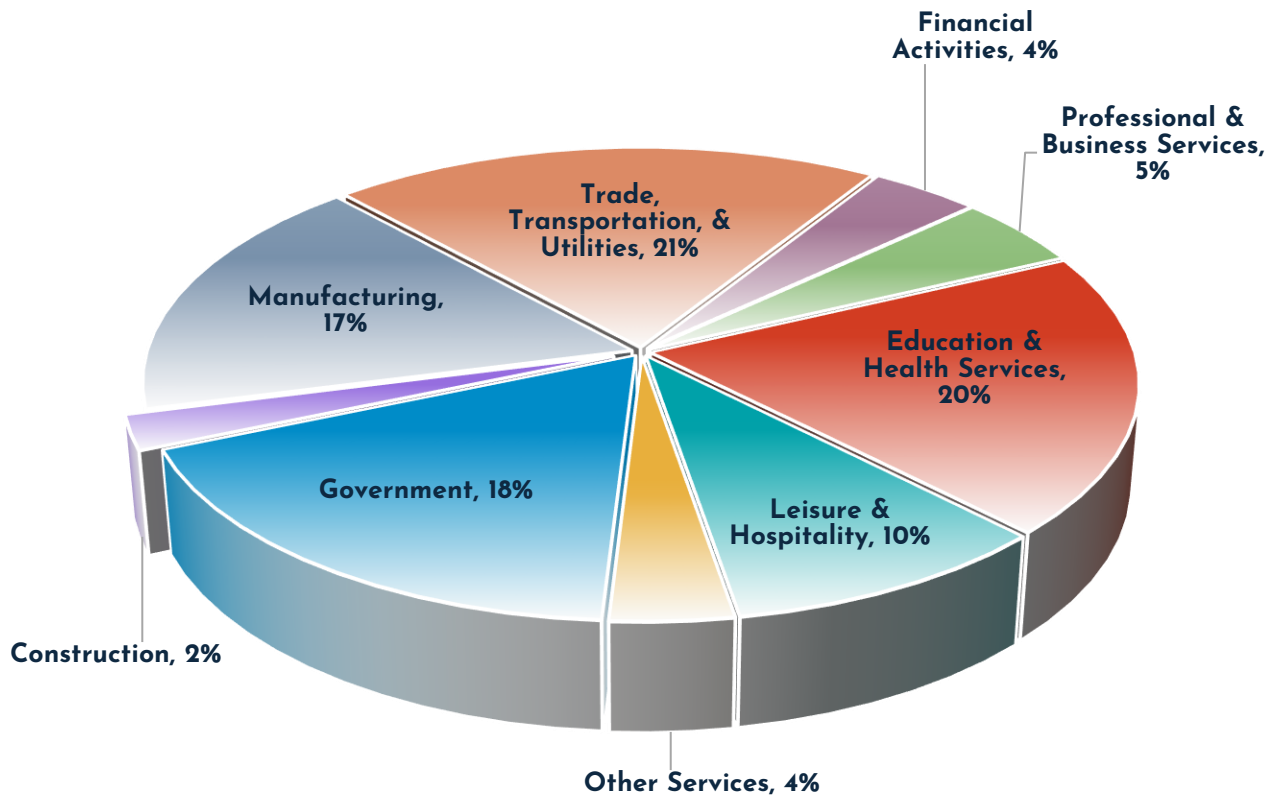

EMPLOYMENT BY INDUSTRY SECTOR MORGAN COUNTY

Although the "Agriculture" industry sector is not a part of the Unemployment Insurance Program, agriculture is an important contributor to jobs and the economic development in Morgan County.

- There are over 283,082 acres of farmland.
- Those acres make up over 753 farms.
- 94% are crops.
- 6% are livestock, poultry, and products.
- 27% hire farm labor.
- The market value of the products sold totals \$254,678.

The value of the farms themselves coupled with additional agriculture-related businesses makes agriculture a valuable part of the employment and economic development statistics for Morgan County.

Source: USDA 2023 Census of Agriculture